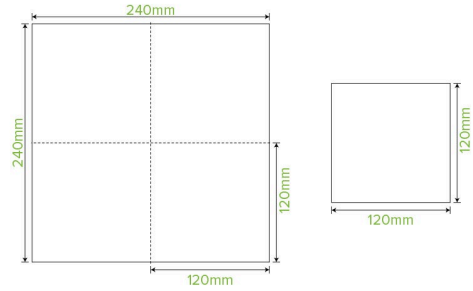

2-Ply Natural Corner Embossed Cocktail BioNapkin L-B/CNCE-N

Not all paper cocktail napkins are created equal! Eco-friendly natural cocktail BioNapkins are made from FSC™ Mix certified paper pulp and are certified carbon neutral. Compostable. Custom printing available.

Carton quantity: 2000	Sleeves per carton: 8	Units per sleeve: 250
Carton Size LxWxH (cm): 32x25x25	Carton gross weight (kg): 3.900000	Carton barcode: 19344062019951
Raw Material: Paper - FSC™ Mix certified paper	Lining/coating: None	Window Material: None
Printing Type: None	Inks: None	Dimensions top LxW (mm): 240x240
Dimensions base LxW (mm): 240x240	Product weight (g): 1.87	Thickness: 2-Ply
Use: N/A	Manufactured: China	Customise: Print
MOQ custom: 60000	Mould fees: Yes - see custom packaging	Environmental production certified: ISO 14001
Quality product certified: ISO 9001	Factory food safety certified: ISO 22000	Corporate social accreditation: SMETA
Home compostable: Yes	Industrially compostable: Yes	Recyclable: Yes - In The Paper Recycling if Not Contaminated With Food